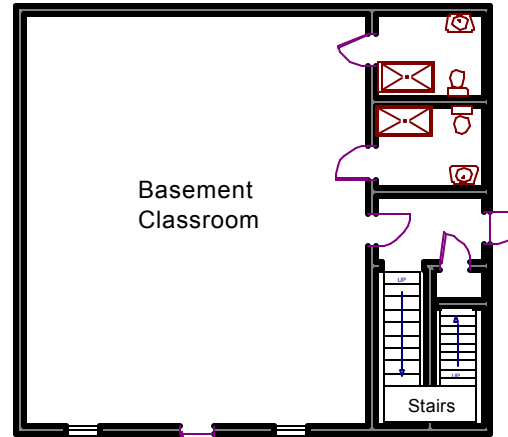

FOUNDERS LODGE  
2002

LIVING AREA  
1600 sq ft